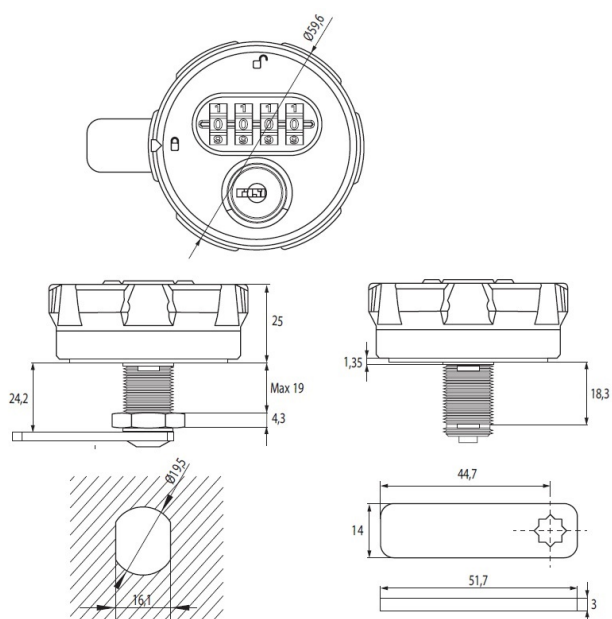

PRODUCT SHEET

Description:

Combi. Cam Lock M300,4-Digit, ø60x25mm, Black, 90DG,"Public" , Straight Cam,C/E:45mm,W/Hex Nut, Precoded 0000, Master, Code A201. F/Panel Thickness <19mm

Item number:

14.08.292-0

Units	Box	Carton	HS Code	Barcode
Pcs.	1	50	8301300000	
				5704866485487

SISO A/S

Mileparken 11
DK-2740 Skovlunde
Denmark
VAT: DK 24786013

Phone +45 45 830 900

www.siso.dk
siso@siso.dk

Danske Bank
Nytorv Branch
Copenhagen
SWIFT: DABADKKK

Account no.
4180 3112 112936
IBAN Account
DK7230003112112936